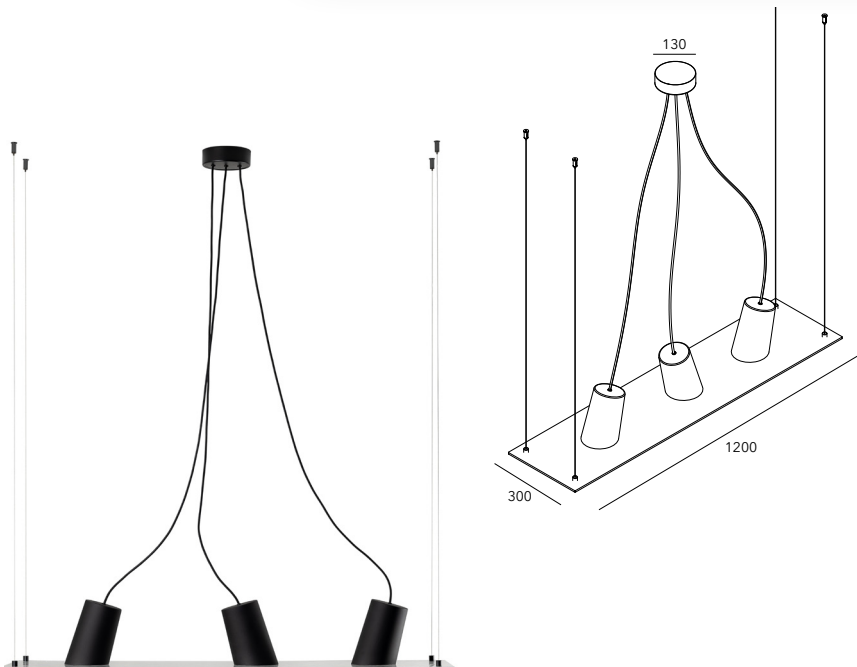

SHAPE

**Black
anodized**

**Antic
brass**

**Flamed
brass**

Mounting	Pendant	Dimmable	Yes (TRIAC, trailing edge)	Marking	CE IP20 F
Environment	Indoor	Sources	Included	Weight	9 kgs
Lampshade	Anodized aluminium or galvanized steel		E27 PAR30 led bulbs 3x10w 2700K 1800lm	Cord lenght	2000mm adjustable ; other length on request.
Frame	Structured tempered glass	Voltage	220-250V